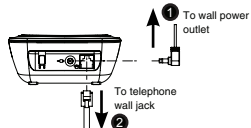

MS1100-T

Quick Start Guide

1 Connect the base