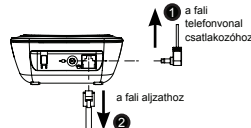

Approval and conformity

MS1100-T

1 Csatlakoztassa a bázist