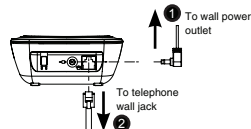

MS1100-T Quick Start Guide

For customer service, please contact customer service hotline number or email. The complete user's guide is available at www.euphones.vtech.com.

1 Connect the base